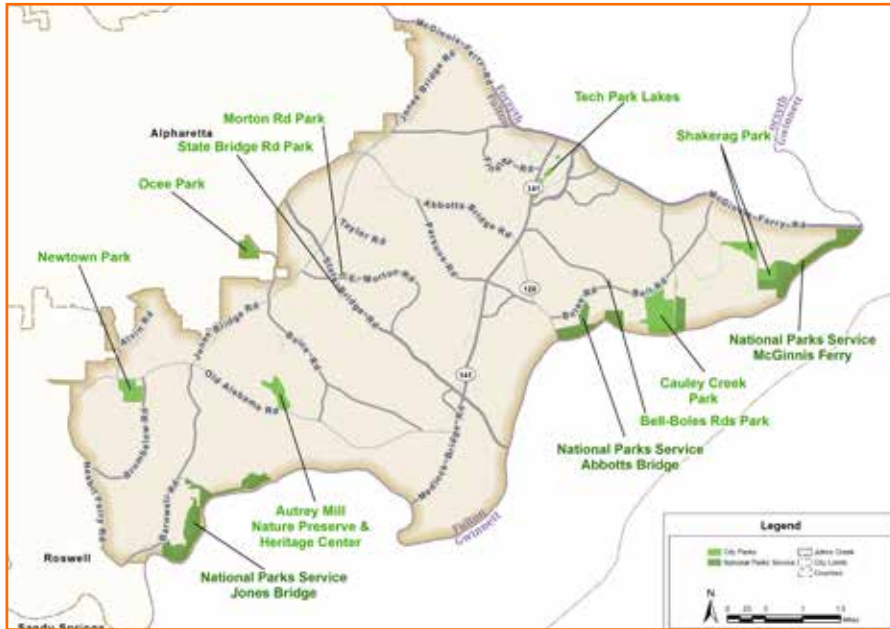

JOHNS CREEK CURRENT PARKS SYSTEM