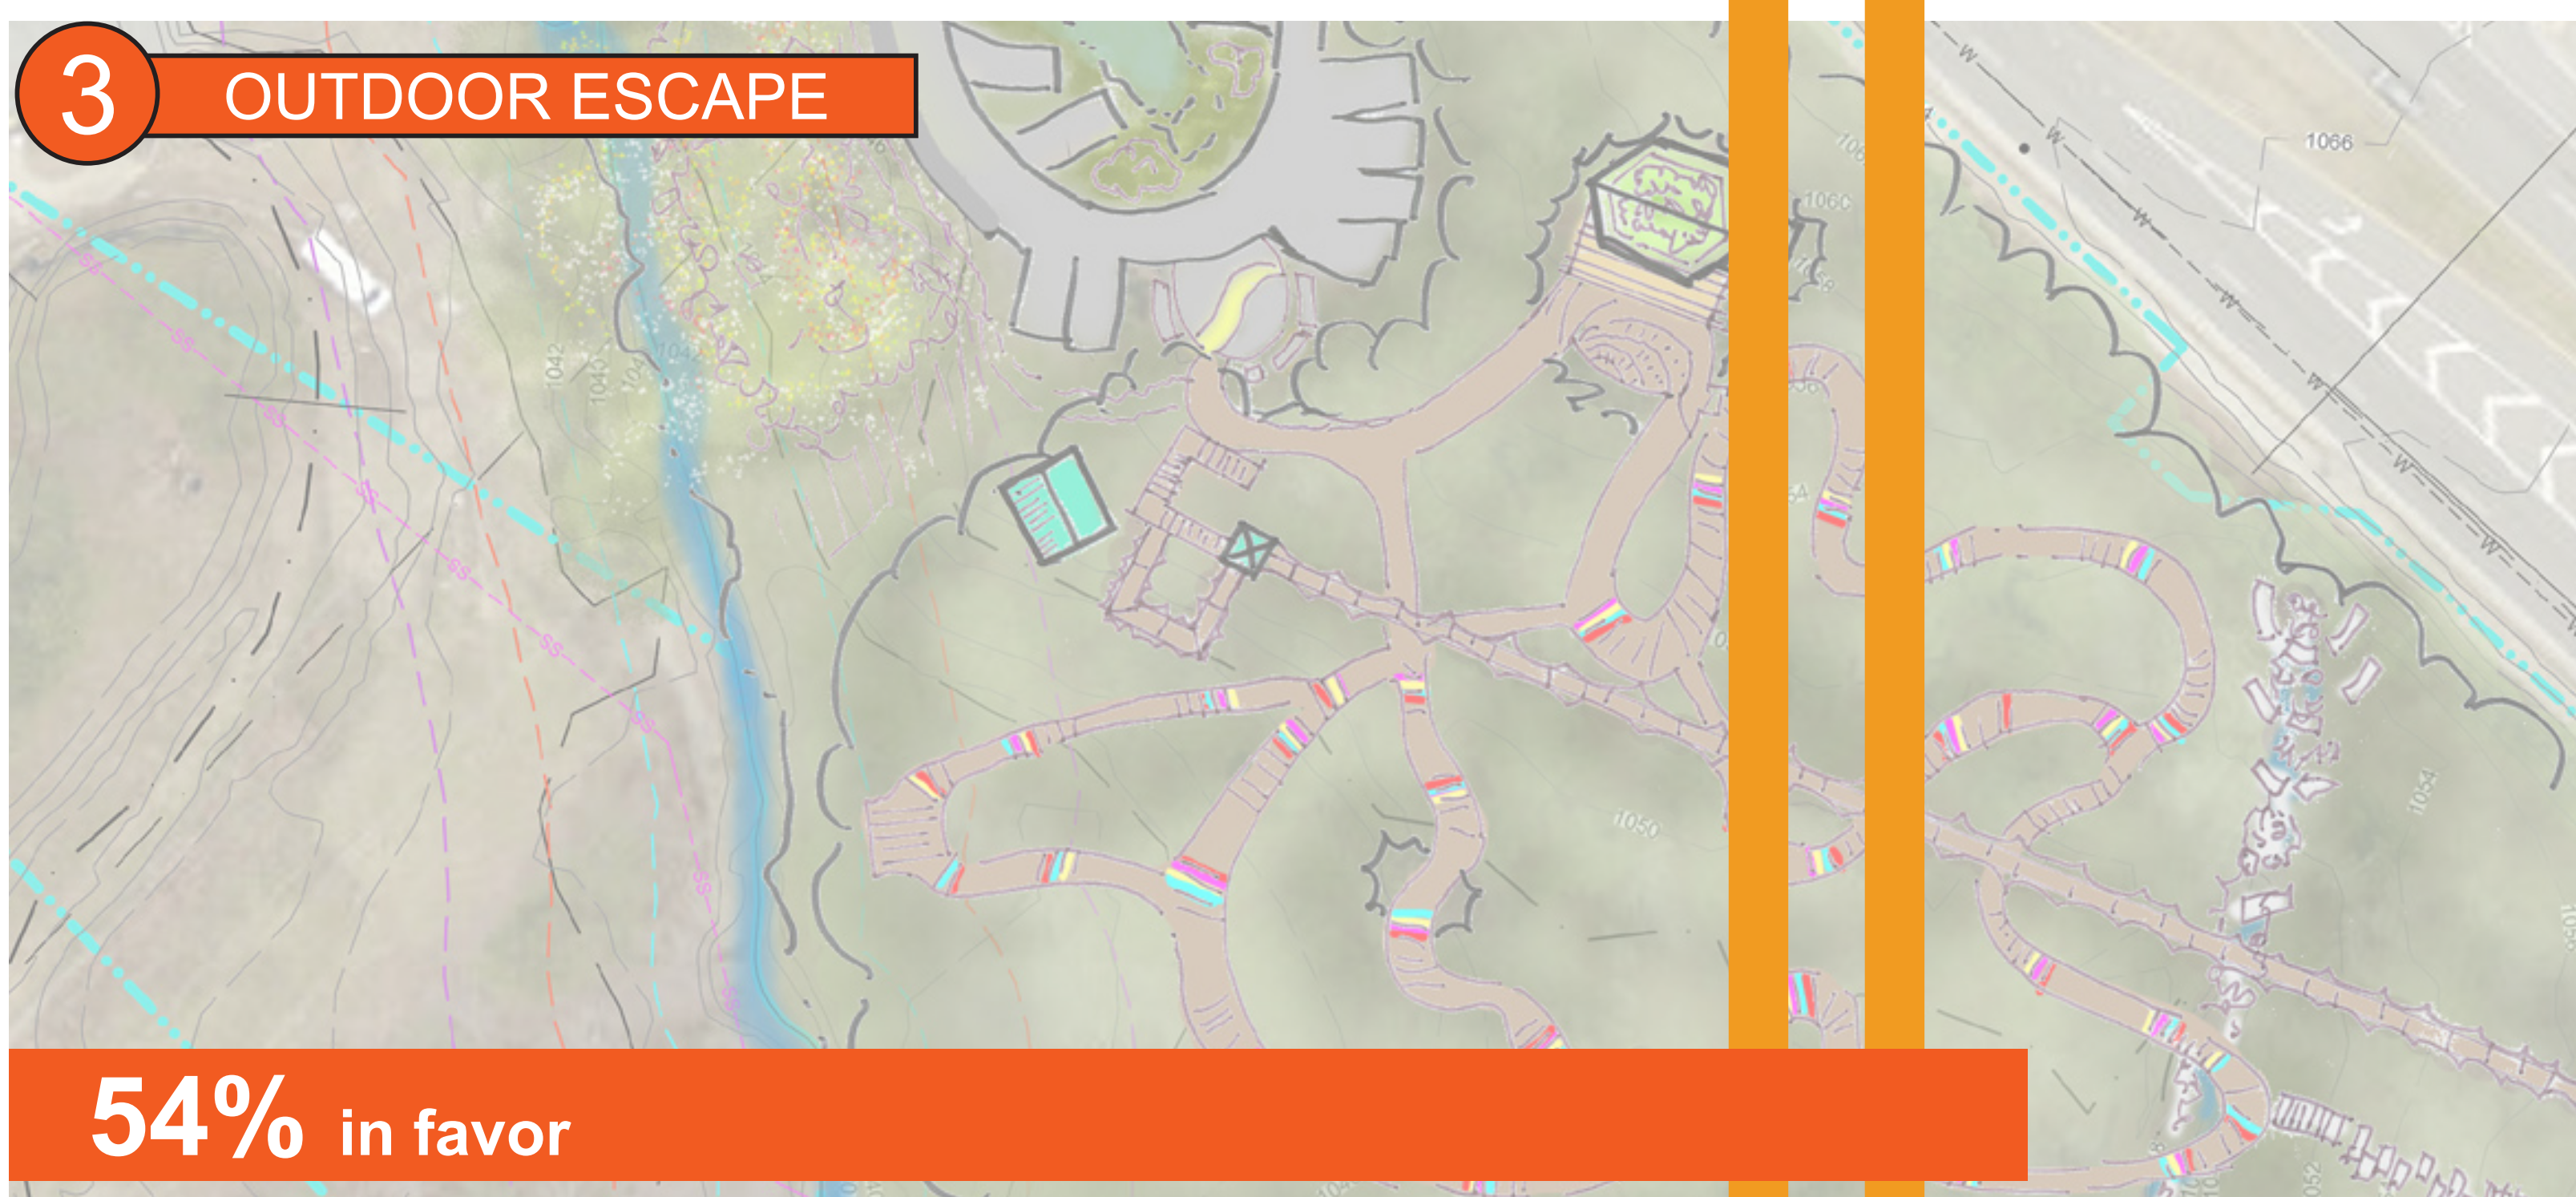

COMMUNITY SUGGESTIONS

- DISPLAYS
- SHELTERS FOR GATHERING
- ARTWORK
- PRESERVE AND PROTECT EXISTING LANDSCAPE
- BRIGHT COLORS FOR PLAY

- LOCAL ART DISPLAYS
- PLAYABLE ART
- MINIMIZE RAILINGS ON BOARDWALKS
- WALKING TRAILS

ADA ACCESS

GENERAL COMMENTS

- trail placement
- site enclosure
- ADA accessibility
- sensitive plant protection
- vehicular merge lane
- gravel/grass parking
- residential encroachment

- ADA CONCERN WITH GRAVEL PARKING
- PROTECT PLANTS
- RESIDENTIAL BUFFER
- HANDRAILS FOR ELEVATED WALKS
- HIGH-SPEEDS / EGRESS