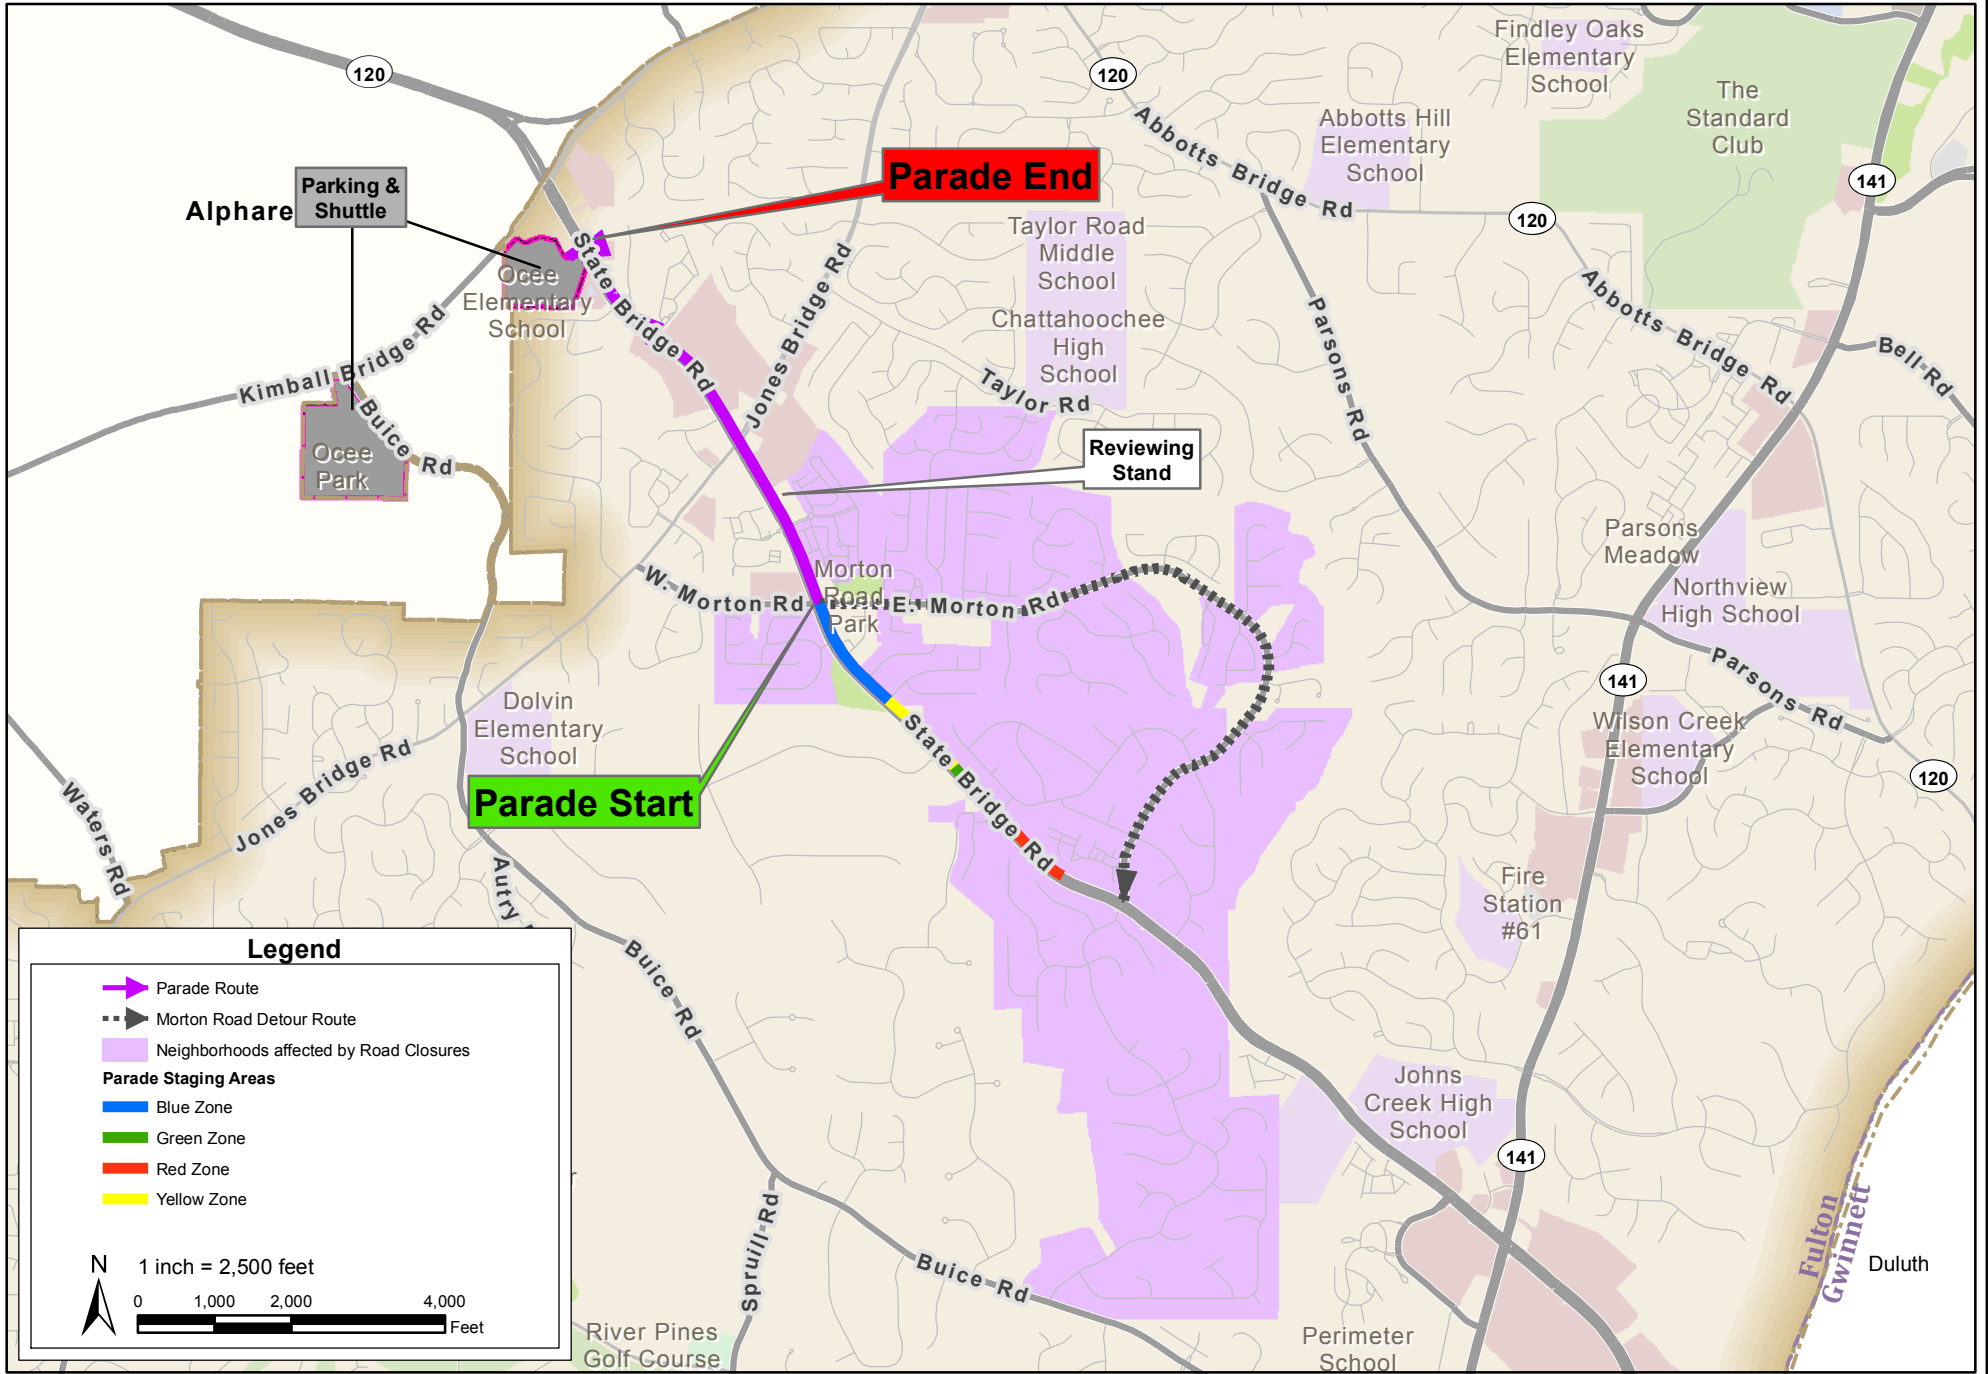

Founders Day Parade Layout & Traffic Plan

Legend

- Parade Route
- Morton Road Detour Route
- Neighborhoods affected by Road Closures
- Parade Staging Areas**
- Blue Zone
- Green Zone
- Red Zone
- Yellow Zone