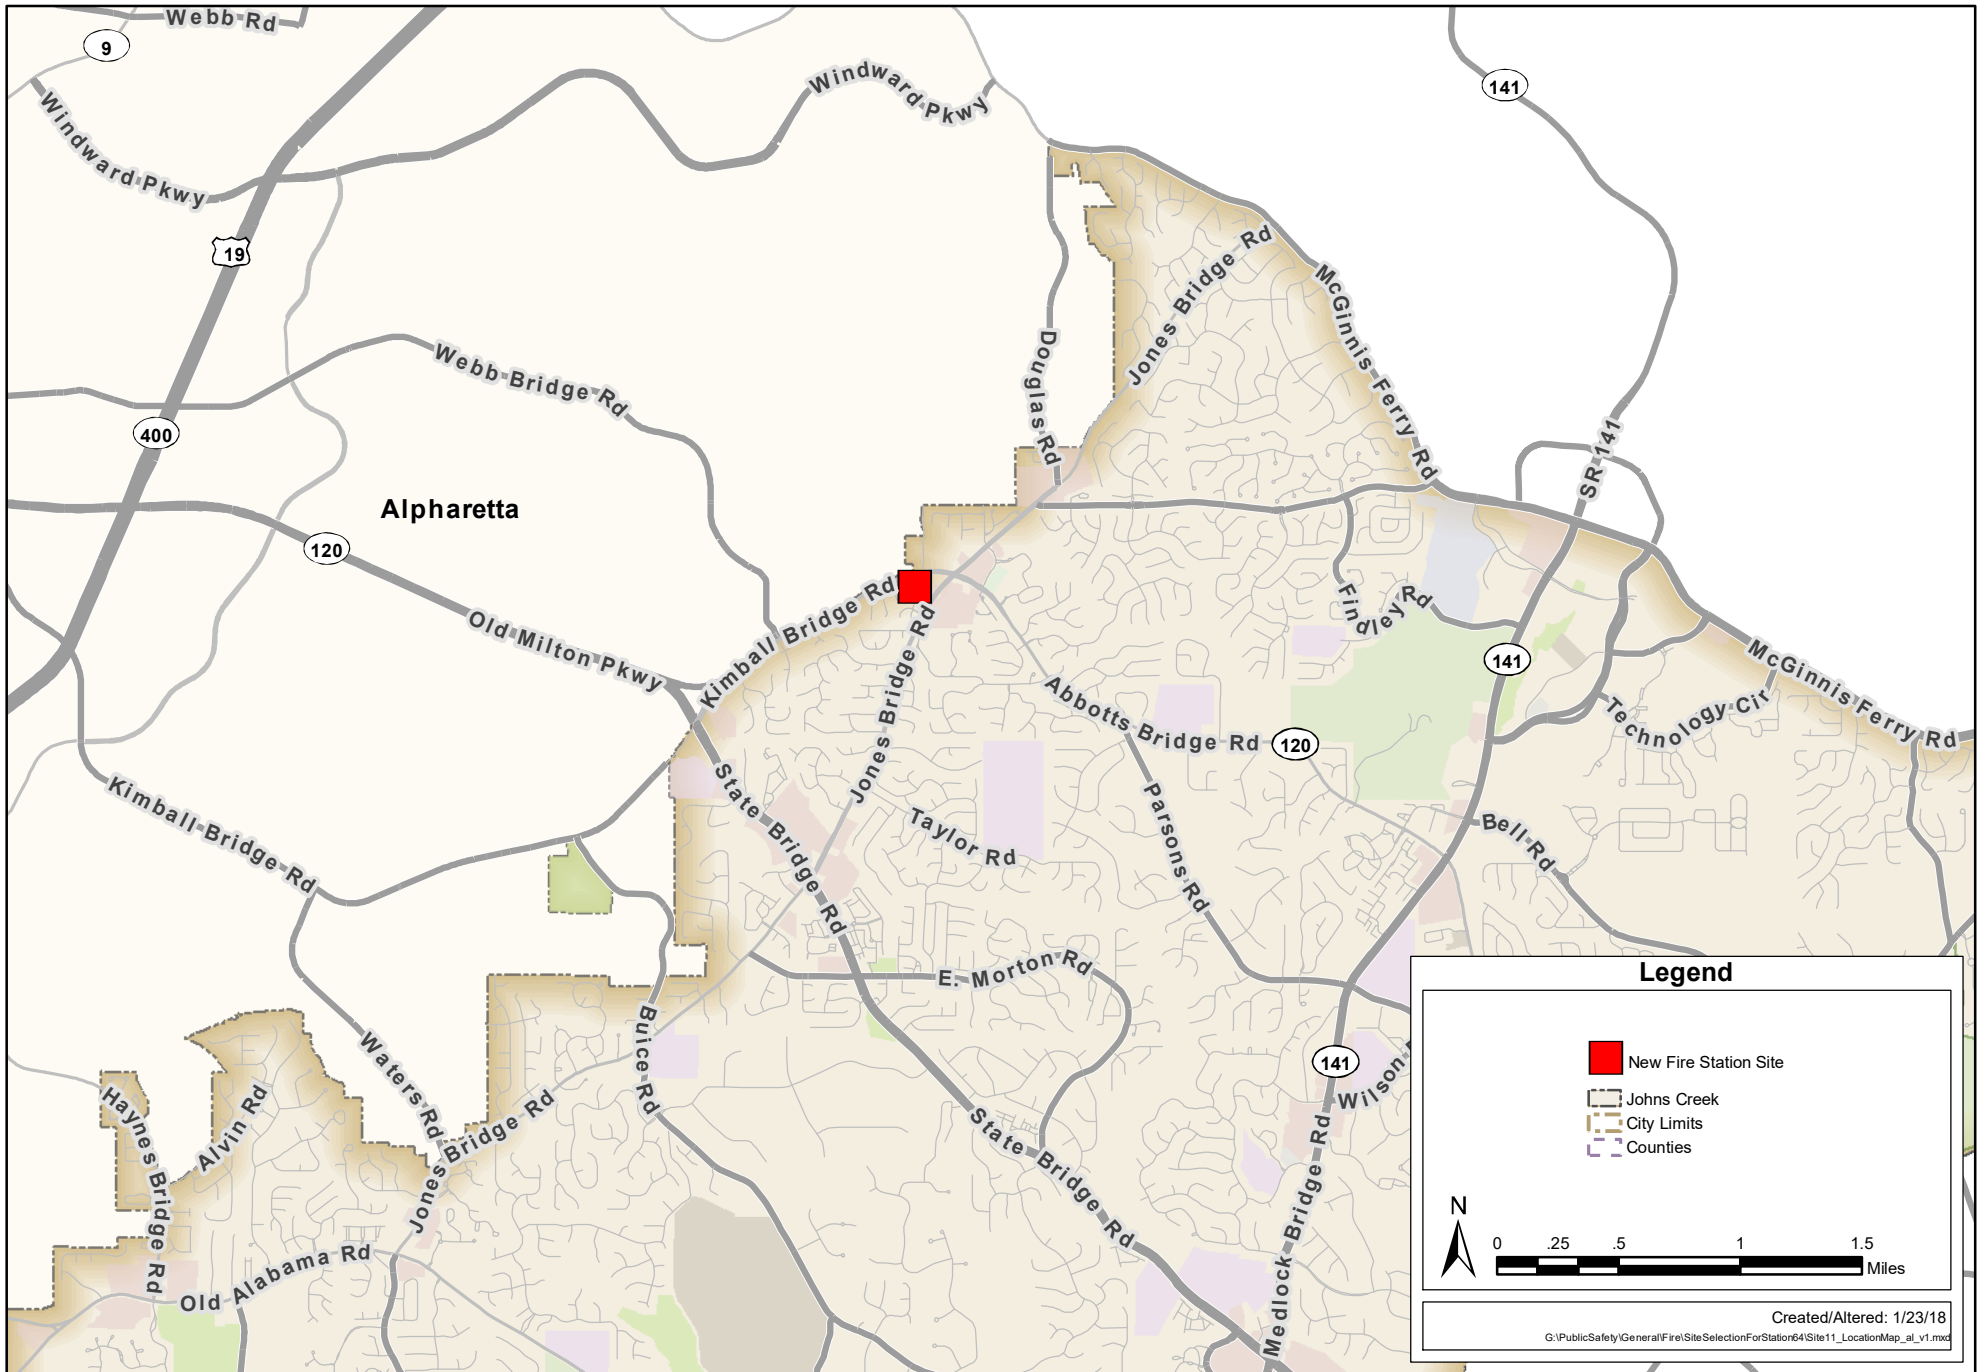

New Fire Station Site

January 2018

Legend

- New Fire Station Site
- Johns Creek
- City Limits
- Counties

0 .25 .5 1 1.5 Miles

Created/Altered: 1/23/18
G:\PublicSafety\General\FireSiteSelectionForStation64\Site11_LocationMap_al_v1.mxd