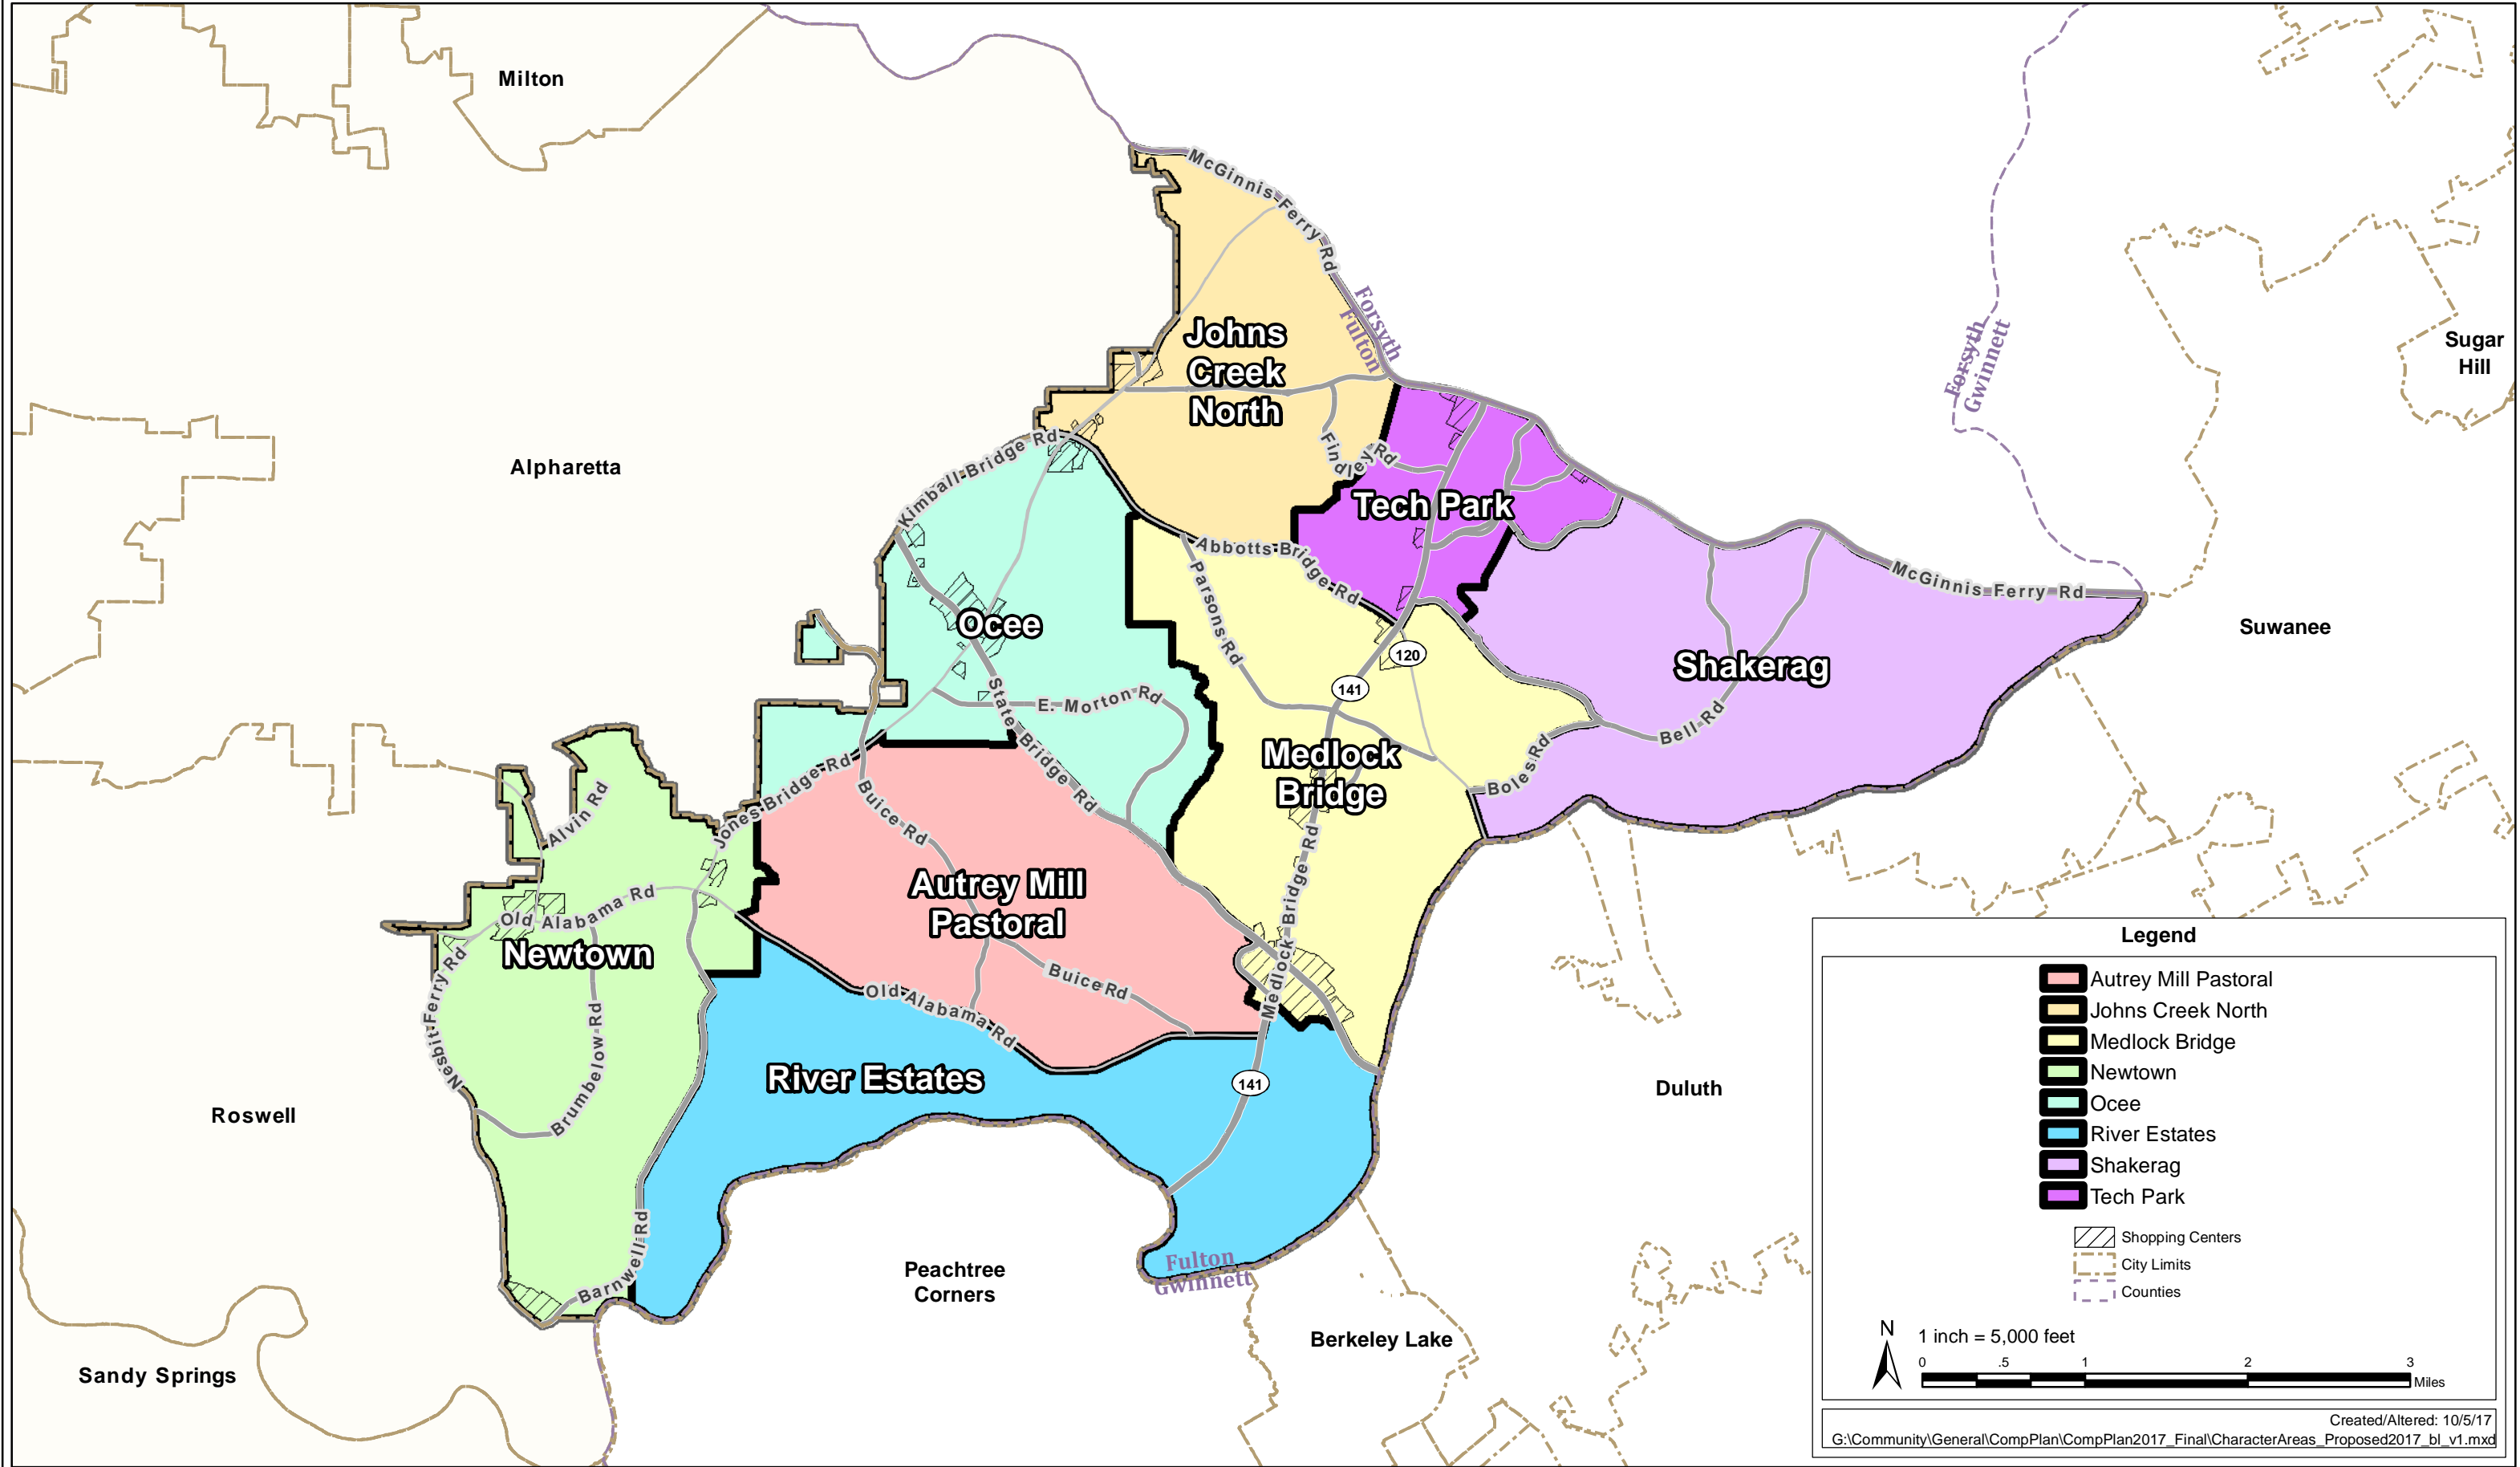

Character Area Map

Proposed Changes for 2018 - 2038

October 2017

Legend

- Autrey Mill Pastoral
- Johns Creek North
- Medlock Bridge
- Newtown
- Ocee
- River Estates
- Shakerag
- Tech Park
- Shopping Centers
- City Limits
- Counties

1 inch = 5,000 feet
 0 .5 1 2 3 Miles