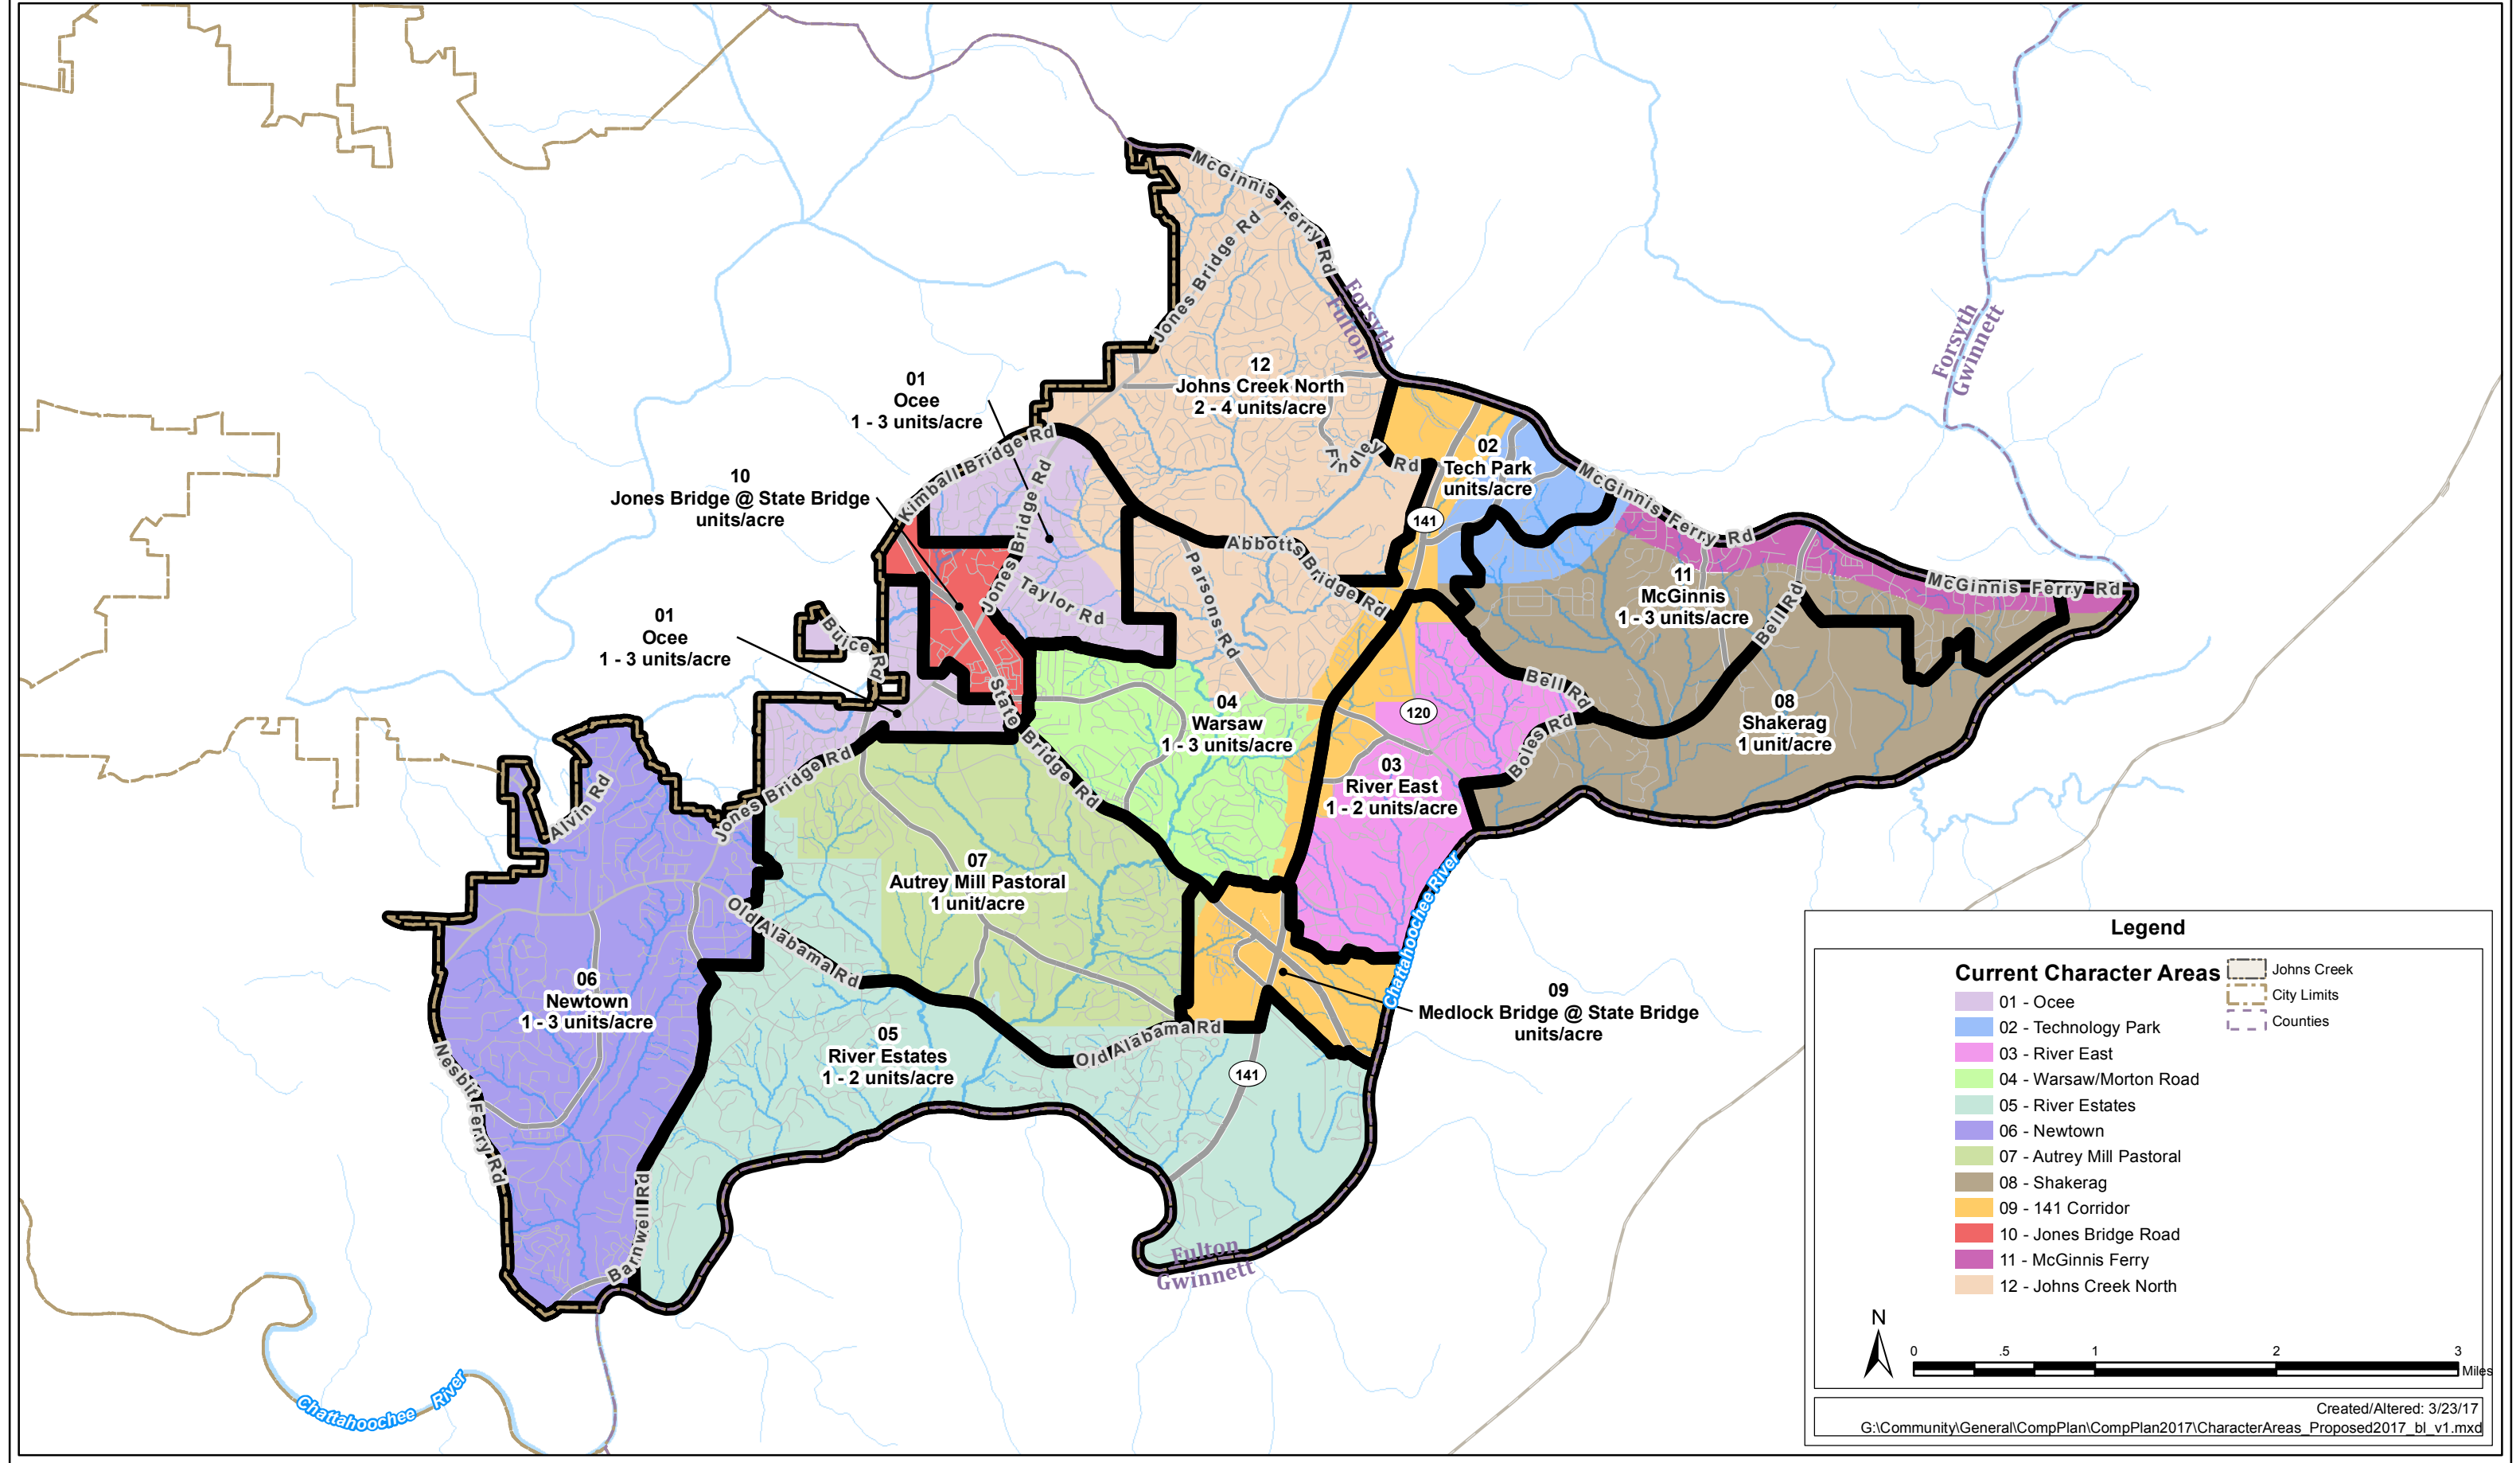

# Proposed Character Area Map 2018 - 2038

**Legend**

**Current Character Areas**

- 01 - Ocee
- 02 - Technology Park
- 03 - River East
- 04 - Warsaw/Morton Road
- 05 - River Estates
- 06 - Newtown
- 07 - Autrey Mill Pastoral
- 08 - Shakerag
- 09 - 141 Corridor
- 10 - Jones Bridge Road
- 11 - McGinnis Ferry
- 12 - Johns Creek North

Johns Creek  
 City Limits  
 Counties

N

0 0.5 1 2 3 Miles